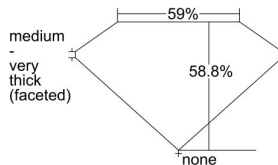

GIA®

FACSIMILE

GIA REPORT 1499365287

Verify this report at GIA.edu

GIA NATURAL DIAMOND DOSSIER®

May 21, 2024
GIA Report Number 1499365287
Shape and Cutting Style ..... Heart Brilliant
Measurements ..... 5.46 x 6.50 x 3.82 mm

GRADING RESULTS

Carat Weight ..... 0.81 carat
Color Grade ..... H
Clarity Grade VVS2

ADDITIONAL GRADING INFORMATION

Polish ..... Excellent
Symmetry ..... Excellent
Fluorescence ..... Faint
Clarity Characteristics ..... Pinpoint, Cloud
Inscription(s): GIA 1499365287

PROPORTIONS

Profile not to actual proportions

GRADING SCALES

GIA COLOR SCALE		GIA CLARITY SCALE		
COLORLESS	D	VERY VERY SLIGHTLY INCLUDED	FLAWLESS	
	E		INTERNALLY FLAWLESS	
	F		VVS₁	
	G		VVS₂	
	NEAR COLORLESS	H	VERY SLIGHTLY INCLUDED	VS₁
		I		VS₂
		J	SLIGHTLY INCLUDED	S₁
		K		S₂
	FAINT	L	INCLUDED	I₁
		M		I₂
N		I₃		
O				
VERT LIGHT		P		
		Q		
		R		
		S		
LIGHT	T			
	U			
	V			
	W			
	X			
	Y			
	Z