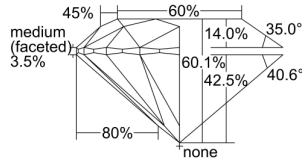

GIA®

FACSIMILE

GIA REPORT 1499371671

Verify this report at GIA.edu

GIA NATURAL DIAMOND DOSSIER®

May 15, 2024
GIA Report Number 1499371671
Shape and Cutting Style ..... Round Brilliant
Measurements ..... 4.33 - 4.36 x 2.62 mm

GRADING RESULTS

Carat Weight ..... 0.30 carat
Color Grade ..... J
Clarity Grade VS1
Cut Grade ..... Excellent

ADDITIONAL GRADING INFORMATION

Polish ..... Excellent
Symmetry ..... Excellent
Fluorescence ..... Strong Blue
Clarity Characteristics ..... Crystal, Pinpoint
Inscription(s): GIA 1499371671

PROPORTIONS

Profile to actual proportions

GRADING SCALES

GIA COLOR SCALE	GIA CLARITY SCALE	GIA CUT SCALE	
D	FLAWLESS	EXCELLENT	
E	INTERNALLY FLAWLESS		
F		VVS₁	VERY GOOD
G	VVS₂		
H	VS₁	GOOD	
I	VS₂		
J	SI₁	FAIR	
K	SI₂		
L	I₁	POOR	
M	I₂		
N	I₃		
O			
P			
Q			
R			
S			
T			
U			
V			
W			
X			
Y			
Z