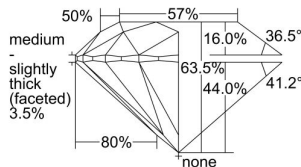

GIA®

FACSIMILE

GIA REPORT 1499373119

Verify this report at GIA.edu

GIA NATURAL DIAMOND DOSSIER®

May 16, 2024
GIA Report Number 1499373119
Shape and Cutting Style ..... Round Brilliant
Measurements ..... 6.08 - 6.13 x 3.88 mm

GRADING RESULTS

Carat Weight ..... 0.90 carat
Color Grade ..... H
Clarity Grade VS1
Cut Grade ..... Excellent

ADDITIONAL GRADING INFORMATION

Polish ..... Excellent
Symmetry ..... Excellent
Fluorescence ..... Faint
Clarity Characteristics..... Indented Natural, Pinpoint
Inscription(s): GIA 1499373119

PROPORTIONS

Profile to actual proportions

GRADING SCALES

GIA COLOR SCALE	GIA CLARITY SCALE	GIA CUT SCALE	
D	FLAWLESS	EXCELLENT	
E	INTERNALLY FLAWLESS		
F		VVS₁	VERY GOOD
G	VVS₂		
H	VS₁	GOOD	
I	VS₂		
J	SI₁	FAIR	
K	SI₂		
L	I₁	POOR	
M	I₂		
N	I₃		
O			
P			
Q			
R			
S			
T			
U			
V			
W			
X			
Y			
Z