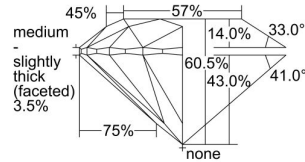

GIA®

FACSIMILE

GIA REPORT 1499374742

Verify this report at GIA.edu

GIA NATURAL DIAMOND DOSSIER®

May 22, 2024
GIA Report Number **1499374742**
Shape and Cutting Style ..... **Round Brilliant**
Measurements ..... **4.09 - 4.11 x 2.48 mm**

GRADING RESULTS

Carat Weight ..... **0.25 carat**
Color Grade ..... **E**
Clarity Grade **VVS1**
Cut Grade ..... **Excellent**

ADDITIONAL GRADING INFORMATION

Polish ..... **Excellent**
Symmetry ..... **Excellent**
Fluorescence ..... **None**
Clarity Characteristics..... **Pinpoint, Feather, Surface Graining**
Inscription(s): **GIA 1499374742**

PROPORTIONS

Profile to actual proportions

GRADING SCALES

GIA COLOR SCALE	GIA CLARITY SCALE	GIA CUT SCALE	
D	FLAWLESS	EXCELLENT	
E	INTERNALLY FLAWLESS		
F		VVS₁	VERY GOOD
G	VVS₂		
H	VS₁	GOOD	
I	VS₂		
J	SI₁	FAIR	
K	SI₂		
L	I₁	POOR	
M	I₂		
N	I₃		
O			
P			
Q			
R			
S			
T			
U			
V			
W			
X			
Y			
Z