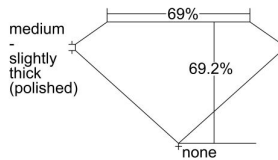

GIA®

FACSIMILE

GIA REPORT 1499375458

Verify this report at GIA.edu

GIA NATURAL DIAMOND DOSSIER®

May 15, 2024
GIA Report Number 1499375458
Shape and Cutting Style ..... **Cut-Cornered Rectangular Modified Brilliant**
Measurements ..... 5.32 x 4.23 x 2.93 mm

GRADING RESULTS

Carat Weight ..... 0.50 carat
Color Grade ..... E
Clarity Grade S11

ADDITIONAL GRADING INFORMATION

Polish ..... Excellent
Symmetry ..... Excellent
Fluorescence ..... None
Clarity Characteristics ..... Crystal, Cloud
Inscription(s): GIA 1499375458

PROPORTIONS

Profile not to actual proportions

GRADING SCALES

GIA COLOR SCALE		GIA CLARITY SCALE			
COLORLESS	D	VERY VERY SLIGHTLY INCLUDED	FLAWLESS		
	E		INTERNALLY FLAWLESS		
	F	VERY SLIGHTLY INCLUDED	VVS₁		
	G		VVS₂		
	H		VS₁		
	NEAR COLORLESS	I	SLIGHTLY INCLUDED	VS₂	
		J		S1₁	
		FAINT	K	INCLUDED	S1₂
			L		I₁
			M		I₂
VERT LIGHT	N	LIGHT	I₃		
	O				
	P				
	Q				
	R				
	S				
	T				
LIGHT	U				
	V				
	W				
	X				
Y					
Z