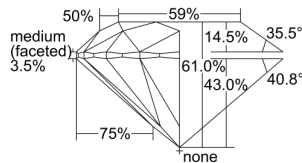

GIA®

FACSIMILE

GIA REPORT

1499384244

Verify this report at GIA.edu

GIA NATURAL DIAMOND DOSSIER®

May 16, 2024
GIA Report Number 1499384244
Shape and Cutting Style ..... Round Brilliant
Measurements ..... 5.09 - 5.13 x 3.12 mm

GRADING RESULTS

Carat Weight ..... 0.50 carat
Color Grade ..... F
Clarity Grade VS1
Cut Grade ..... Excellent

ADDITIONAL GRADING INFORMATION

Polish ..... Excellent
Symmetry ..... Excellent
Fluorescence ..... Faint
Clarity Characteristics..... Crystal, Cloud, Pinpoint, Needle
Inscription(s): GIA 1499384244

PROPORTIONS

Profile to actual proportions

GRADING SCALES

GIA
COLOR
SCALE

COLORED	D
	E
	F
	G
	H
NEAR COLORLESS	I
	J
	K
	L
FAIN	M
	N
	O
	P
	Q
VERY LIGHT	R
	S
	T
	U
	V
	W
	X
	Y
LIGHT	Z

GIA
CLARITY
SCALE

	FLAWLESS
	INTERNALLY FLAWLESS
VERY VERY SLIGHTLY INCLUDED	VVS₁
	VVS₂
VERY SLIGHTLY INCLUDED	VS₁
	VS₂
SLIGHTLY INCLUDED	SI₁
	SI₂
	I₁
	I₂
INCLUDED	I₃

GIA
CUT
SCALE

	EXCELLENT
	VERY GOOD
	GOOD
	FAIR
	POOR