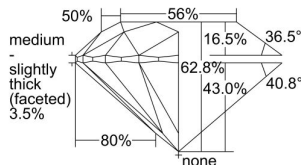

GIA®

FACSIMILE

GIA REPORT 1499384371

Verify this report at GIA.edu

GIA NATURAL DIAMOND DOSSIER®

May 21, 2024
GIA Report Number **1499384371**
Shape and Cutting Style ..... **Round Brilliant**
Measurements ..... **5.92 - 5.94 x 3.72 mm**

GRADING RESULTS

Carat Weight ..... **0.81 carat**
Color Grade ..... **I**
Clarity Grade ..... **Internally Flawless**
Cut Grade ..... **Excellent**

ADDITIONAL GRADING INFORMATION

Polish ..... **Excellent**
Symmetry ..... **Excellent**
Fluorescence ..... **None**
Clarity Characteristics... **Surface Graining, Minor Details of Polish**
Inscription(s): **GIA 1499384371**

PROPORTIONS

Profile to actual proportions

GRADING SCALES

GIA COLOR SCALE	GIA CLARITY SCALE	GIA CUT SCALE	
D	FLAWLESS	EXCELLENT	
E	INTERNALLY FLAWLESS		
F		VVS₁	VERY GOOD
G	VVS₂		
H	VS₁	GOOD	
I	VS₂		
J	SI₁	FAIR	
K	SI₂		
L	I₁	POOR	
M	I₂		
N	I₃		
O			
P			
Q			
R			
S			
T			
U			
V			
W			
X			
Y			
Z