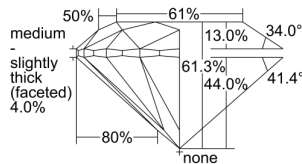

GIA®

FACSIMILE

GIA REPORT

1499386176

Verify this report at GIA.edu

GIA NATURAL DIAMOND DOSSIER®

May 28, 2024
GIA Report Number **1499386176**
Shape and Cutting Style ..... **Round Brilliant**
Measurements ..... **4.29 - 4.32 x 2.64 mm**

GRADING RESULTS

Carat Weight ..... **0.30 carat**
Color Grade ..... **H**
Clarity Grade **VS2**
Cut Grade ..... **Excellent**

ADDITIONAL GRADING INFORMATION

Polish ..... **Very Good**
Symmetry ..... **Very Good**
Fluorescence ..... **None**
Clarity Characteristics ..... **Crystal, Cloud**
Inscription(s): **GIA 1499386176**

PROPORTIONS

Profile to actual proportions

GRADING SCALES

GIA COLOR SCALE	GIA CLARITY SCALE	GIA CUT SCALE	
D	FLAWLESS	EXCELLENT	
E	INTERNALLY FLAWLESS		
F		VVS₁	VERY GOOD
G	VVS₂		
H	VS₁	GOOD	
I	VS₂		
J	SI₁	FAIR	
K	SI₂		
L	I₁	POOR	
M	I₂		
N	I₃		
O			
P			
Q			
R			
S			
T			
U			
V			
W			
X			
Y			
Z