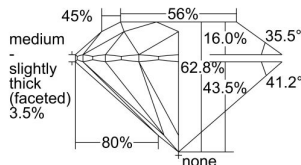

GIA®

FACSIMILE

GIA REPORT 1499416444

Verify this report at GIA.edu

GIA NATURAL DIAMOND DOSSIER®

May 23, 2024
GIA Report Number 1499416444
Shape and Cutting Style ..... Round Brilliant
Measurements ..... 4.01 - 4.03 x 2.53 mm

GRADING RESULTS

Carat Weight ..... 0.25 carat
Color Grade ..... E
Clarity Grade VS1
Cut Grade ..... Excellent

ADDITIONAL GRADING INFORMATION

Polish ..... Excellent
Symmetry ..... Very Good
Fluorescence ..... Medium Yellow
Clarity Characteristics ..... Cloud, Needle
Inscription(s): GIA 1499416444

PROPORTIONS

Profile to actual proportions