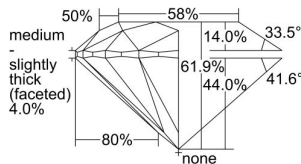

GIA®

FACSIMILE

GIA REPORT 1499417791

Verify this report at GIA.edu

GIA NATURAL DIAMOND DOSSIER®

May 22, 2024
GIA Report Number 1499417791
Shape and Cutting Style ..... Round Brilliant
Measurements ..... 5.16 - 5.17 x 3.20 mm

GRADING RESULTS

Carat Weight ..... 0.52 carat
Color Grade ..... F
Clarity Grade VS1
Cut Grade ..... Excellent

ADDITIONAL GRADING INFORMATION

Polish ..... Excellent
Symmetry ..... Excellent
Fluorescence ..... Medium Blue
Clarity Characteristics ..... Crystal, Pinpoint
Inscription(s): GIA 1499417791

PROPORTIONS

Profile to actual proportions

GRADING SCALES

GIA COLOR SCALE	GIA CLARITY SCALE	GIA CUT SCALE	
D	FLAWLESS	EXCELLENT	
E	INTERNALLY FLAWLESS		
F		VVS₁	VERY GOOD
G	VVS₂		
H	VS₁	GOOD	
I	VS₂		
J	SI₁	FAIR	
K	SI₂		
L	I₁	POOR	
M			
N			
O	I₂		
P			
Q			
R	I₃		
S			
T			
U			
V			
W			
X			
Y			
Z