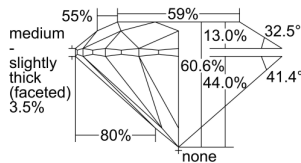

GIA®

FACSIMILE

GIA REPORT 1499423904

Verify this report at GIA.edu

GIA NATURAL DIAMOND DOSSIER®

May 22, 2024
GIA Report Number 1499423904
Shape and Cutting Style ..... Round Brilliant
Measurements ..... 5.13 - 5.16 x 3.12 mm

GRADING RESULTS

Carat Weight ..... 0.50 carat
Color Grade ..... G
Clarity Grade S11
Cut Grade ..... Excellent

ADDITIONAL GRADING INFORMATION

Polish ..... Excellent
Symmetry ..... Excellent
Fluorescence ..... Faint
Clarity Characteristics ..... Cloud, Crystal, Feather
Inscription(s): GIA 1499423904

PROPORTIONS

Profile to actual proportions

GRADING SCALES

GIA COLOR SCALE	GIA CLARITY SCALE	GIA CUT SCALE	
D	FLAWLESS	EXCELLENT	
E	INTERNALLY FLAWLESS		
F		VVS₁	VERY GOOD
G	VVS₂		
H	VS₁	GOOD	
I	VS₂		
J	S1₁	FAIR	
K	S1₂		
L	I₁	POOR	
M	I₂		
N	I₃		
O			
P			
Q			
R			
S			
T			
U			
V			
W			
X			
Y			
Z