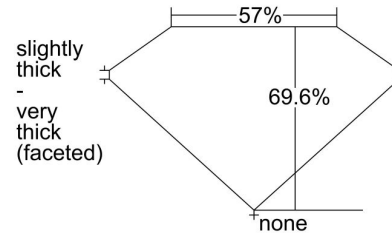

GIA NATURAL DIAMOND GRADING REPORT

May 22, 2024
GIA Report Number 1499423907
Shape and Cutting Style Cushion Modified Brilliant
Measurements 5.77 x 5.72 x 3.98 mm

GRADING RESULTS

Carat Weight 1.00 carat
Color Grade I
Clarity Grade VS1

ADDITIONAL GRADING INFORMATION

Polish Excellent
Symmetry Excellent
Fluorescence None
Inscription(s): GIA 1499423907

Comments: Additional clouds are not shown. Pinpoints are not shown.

PROPORTIONS

Profile not to actual proportions

CLARITY CHARACTERISTICS

KEY TO SYMBOLS*

- Cloud
- Needle
- Natural

* Red symbols denote internal characteristics (inclusions). Green or black symbols denote external characteristics (blemishes). Diagram is an approximate representation of the diamond, and symbols shown indicate type, position, and approximate size of clarity characteristics. All clarity characteristics may not be shown. Details of finish are not shown.