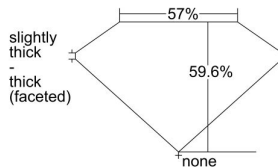

GIA®

FACSIMILE

GIA REPORT 1499435141

Verify this report at GIA.edu

GIA NATURAL DIAMOND DOSSIER®

May 23, 2024
GIA Report Number 1499435141
Shape and Cutting Style ..... Heart Brilliant
Measurements ..... 4.92 x 5.44 x 3.24 mm

GRADING RESULTS

Carat Weight ..... 0.50 carat
Color Grade ..... F
Clarity Grade S11

ADDITIONAL GRADING INFORMATION

Polish ..... Excellent
Symmetry ..... Excellent
Fluorescence ..... None
Clarity Characteristics ..... Cloud, Twinning Wisp
Inscription(s): GIA 1499435141

PROPORTIONS

Profile not to actual proportions

GRADING SCALES

GIA COLOR SCALE		GIA CLARITY SCALE			
COLORLESS	D	VERY VERY SLIGHTLY INCLUDED	FLAWLESS		
	E		INTERNALLY FLAWLESS		
	F	VERY SLIGHTLY INCLUDED	VVS₁		
	G		VVS₂		
	H		VS₁		
	NEAR COLORLESS	I	SLIGHTLY INCLUDED	VS₂	
		J		S1₁	
		FAINT	K	INCLUDED	S1₂
			L		I₁
			M		I₂
VERT LIGHT			N	INCLUDED	I₃
	O				
	P				
	Q				
LIGHT	R				
	S				
	T				
	U				
	V				
	Z