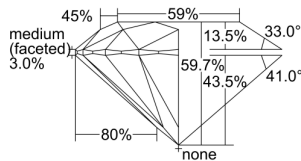

GIA®

FACSIMILE

GIA REPORT 1499442673

Verify this report at GIA.edu

GIA NATURAL DIAMOND DOSSIER®

May 28, 2024
GIA Report Number 1499442673
Shape and Cutting Style ..... Round Brilliant
Measurements ..... 5.17 - 5.20 x 3.10 mm

GRADING RESULTS

Carat Weight ..... 0.50 carat
Color Grade ..... K
Clarity Grade VS1
Cut Grade ..... Excellent

ADDITIONAL GRADING INFORMATION

Polish ..... Excellent
Symmetry ..... Excellent
Fluorescence ..... Faint
Clarity Characteristics..... Feather, Pinpoint, Internal Graining
Inscription(s): GIA 1499442673

PROPORTIONS

Profile to actual proportions