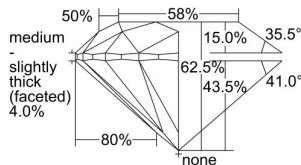

GIA®

FACSIMILE

GIA REPORT 1499444701

Verify this report at GIA.edu

GIA NATURAL DIAMOND DOSSIER®

June 04, 2024
GIA Report Number 1499444701
Shape and Cutting Style ..... Round Brilliant
Measurements ..... 5.70 - 5.74 x 3.58 mm

GRADING RESULTS

Carat Weight ..... 0.73 carat
Color Grade ..... F
Clarity Grade VS1
Cut Grade ..... Excellent

ADDITIONAL GRADING INFORMATION

Polish ..... Excellent
Symmetry ..... Excellent
Fluorescence ..... None
Clarity Characteristics ..... Cloud, Feather
Inscription(s): GIA 1499444701

PROPORTIONS

Profile to actual proportions

GRADING SCALES

GIA COLOR SCALE	GIA CLARITY SCALE	GIA CUT SCALE
COLOURLESS	FLAWLESS	EXCELLENT
D	INTERNALLY FLAWLESS	
E	VVS₁	VERY GOOD
F		
G	VS₁	GOOD
H		
I	SI₁	FAIR
J		
K	I₁	POOR
L		
M	I₂	
N		
O	I₃	
P		
Q		
R		
S		
T		
U		
V		
W		
X		
Y		
Z