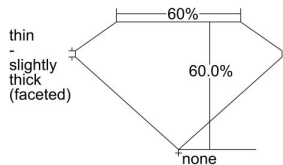

GIA®

FACSIMILE

GIA REPORT 1499446329

Verify this report at GIA.edu

GIA NATURAL DIAMOND DOSSIER®

June 14, 2024
GIA Report Number 1499446329
Shape and Cutting Style ..... Heart Brilliant
Measurements ..... 4.78 x 5.55 x 3.33 mm

GRADING RESULTS

Carat Weight ..... 0.50 carat
Color Grade ..... E
Clarity Grade ..... Internally Flawless

ADDITIONAL GRADING INFORMATION

Polish ..... Excellent
Symmetry ..... Excellent
Fluorescence ..... Medium Blue
Clarity Characteristics ..... Minor Details of Polish
Inspection(s): GIA 1499446329

PROPORTIONS

Profile not to actual proportions

GRADING SCALES

GIA COLOR SCALE		GIA CLARITY SCALE			
COLORLESS	D	VERY VERY SLIGHTLY INCLUDED	FLAWLESS		
	E		INTERNALLY FLAWLESS		
	F	VERY SLIGHTLY INCLUDED	VVS₁		
	G		VVS₂		
	H		VS₁		
	NEAR COLORLESS	I	SLIGHTLY INCLUDED	VS₂	
		J		SI₁	
		FAINT	K	INCLUDED	SI₂
			L		I₁
			M		I₂
VERT LIGHT	N	LIGHT	I₃		
	O				
	P				
	Q				
	R