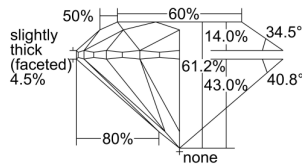

GIA®

FACSIMILE

GIA REPORT 1499447990

Verify this report at GIA.edu

GIA NATURAL DIAMOND DOSSIER®

May 28, 2024
GIA Report Number 1499447990
Shape and Cutting Style ..... Round Brilliant
Measurements ..... 5.41 - 5.45 x 3.32 mm

GRADING RESULTS

Carat Weight ..... 0.61 carat
Color Grade ..... K
Clarity Grade VVS1
Cut Grade ..... Excellent

ADDITIONAL GRADING INFORMATION

Polish ..... Excellent
Symmetry ..... Excellent
Fluorescence ..... Faint
Clarity Characteristics ..... Pinpoint
Inscription(s): GIA 1499447990

PROPORTIONS

Profile to actual proportions