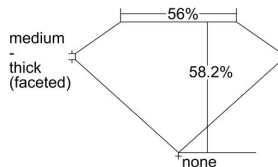

GIA®

FACSIMILE

GIA REPORT 1499452836

Verify this report at GIA.edu

GIA NATURAL DIAMOND DOSSIER®

May 24, 2024
GIA Report Number 1499452836
Shape and Cutting Style ..... Heart Brilliant
Measurements ..... 5.18 x 5.96 x 3.47 mm

GRADING RESULTS

Carat Weight ..... 0.58 carat
Color Grade ..... F
Clarity Grade VS1

ADDITIONAL GRADING INFORMATION

Polish ..... Excellent
Symmetry ..... Very Good
Fluorescence ..... Medium Blue
Clarity Characteristics ..... Crystal, Pinpoint
Inscription(s): GIA 1499452836

PROPORTIONS

Profile not to actual proportions

GRADING SCALES

GIA COLOR SCALE		GIA CLARITY SCALE			
COLORLESS	D	NEAR COLORLESS	FLAWLESS		
	E		INTERNALLY FLAWLESS		
	F		VERY VERY SLIGHTLY INCLUDED	VVS₁	
	G			VVS₂	
	H		VERY SLIGHTLY INCLUDED	VS₁	
	I			VS₂	
	J			SLIGHTLY INCLUDED	SI₁
	K		SI₂		
	FANT		L	LIGHT	I₁
			M		I₂
N		I₃			
O					
P					
Q					
R					
S