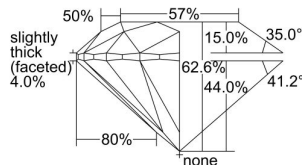

GIA®

FACSIMILE

GIA REPORT 1499457141

Verify this report at GIA.edu

GIA NATURAL DIAMOND DOSSIER®

May 27, 2024
GIA Report Number 1499457141
Shape and Cutting Style ..... Round Brilliant
Measurements ..... 6.21 - 6.25 x 3.90 mm

GRADING RESULTS

Carat Weight ..... 0.93 carat
Color Grade ..... F
Clarity Grade VVS2
Cut Grade ..... Excellent

ADDITIONAL GRADING INFORMATION

Polish ..... Excellent
Symmetry ..... Excellent
Fluorescence ..... Faint
Clarity Characteristics ..... Pinpoint, Feather
Inscription(s): GIA 1499457141

PROPORTIONS

GRADING SCALES

GIA COLOR SCALE	GIA CLARITY SCALE	GIA CUT SCALE	
D	FLAWLESS	EXCELLENT	
E	INTERNALLY FLAWLESS		
F		VVS₁	VERY GOOD
G	VVS₂		
H	VS₁	GOOD	
I	VS₂		
J	SI₁	FAIR	
K	SI₂		
L	I₁	POOR	
M	I₂		
N	I₃		
O			
P			
Q			
R			
S			
T			
U			
V			
W			
X			
Y			
Z