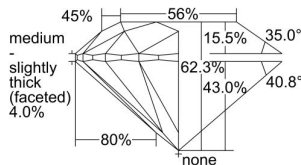

GIA®

FACSIMILE

GIA REPORT 1499457781

Verify this report at GIA.edu

GIA NATURAL DIAMOND DOSSIER®

May 24, 2024
GIA Report Number 1499457781
Shape and Cutting Style ..... Round Brilliant
Measurements ..... 4.18 - 4.20 x 2.61 mm

GRADING RESULTS

Carat Weight ..... 0.28 carat
Color Grade ..... G
Clarity Grade VVS1
Cut Grade ..... Excellent

ADDITIONAL GRADING INFORMATION

Polish ..... Excellent
Symmetry ..... Excellent
Fluorescence ..... None
Clarity Characteristics ..... Pinpoint, Cloud, Feather
Inscription(s): GIA 1499457781

PROPORTIONS

Profile to actual proportions

GRADING SCALES

GIA COLOR SCALE	GIA CLARITY SCALE	GIA CUT SCALE	
D	FLAWLESS	EXCELLENT	
E	INTERNALLY FLAWLESS		
F		VVS₁	VERY GOOD
G	VVS₂		
H	VS₁	GOOD	
I	VS₂		
J	SI₁	FAIR	
K	SI₂		
L	I₁	POOR	
M	I₂		
N	I₃		
O			
P			
Q			
R			
S			
T			
U			
V			
W			
X			
Y			
Z