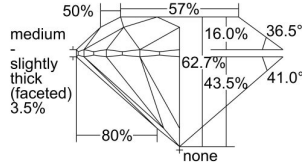

GIA®

FACSIMILE

GIA REPORT

1499459944

Verify this report at [GIA.edu](https://reportcheck.gia.edu)

GIA NATURAL DIAMOND DOSSIER®

May 24, 2024
GIA Report Number 1499459944
Shape and Cutting Style ..... Round Brilliant
Measurements ..... 5.63 - 5.67 x 3.55 mm

GRADING RESULTS

Carat Weight ..... 0.70 carat
Color Grade ..... G
Clarity Grade S11
Cut Grade ..... Excellent

ADDITIONAL GRADING INFORMATION

Polish ..... Excellent
Symmetry ..... Excellent
Fluorescence ..... None
Clarity Characteristics ..... Cloud
Inscription(s): GIA 1499459944

PROPORTIONS

GRADING SCALES

GIA COLOR SCALE

COLOREDNESS	D
	E
	F
	G
	H
	I
	J
NEAR COLORLESS	K
	L
Faint	M
	N
	O
	P
	Q
Very Light	R
	S
	T
	U
	V
	W
	X
	Y
Light	Z

GIA CLARITY SCALE

FLAWLESS	INTERNAL FLAWLESS	EXCELLENT		
VVS₁	VVS₂	VERY GOOD		
VS₁	VS₂	GOOD		
SI₁	SI₂	FAIR		
I₁	I₂	POOR		
			I₃	

GIA CUT SCALE

EXCELLENT
VERY GOOD
GOOD
FAIR
POOR