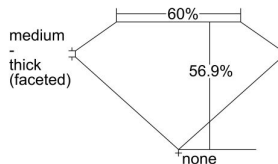

GIA®

FACSIMILE

GIA REPORT 1499466806

Verify this report at GIA.edu

GIA NATURAL DIAMOND DOSSIER®

May 27, 2024
GIA Report Number 1499466806
Shape and Cutting Style ..... Heart Brilliant
Measurements ..... 4.31 x 5.04 x 2.87 mm

GRADING RESULTS

Carat Weight ..... 0.37 carat
Color Grade ..... G
Clarity Grade VS2

ADDITIONAL GRADING INFORMATION

Polish ..... Excellent
Symmetry ..... Excellent
Fluorescence ..... None
Clarity Characteristics ..... Feather
Inscription(s): GIA 1499466806

PROPORTIONS

Profile not to actual proportions

GRADING SCALES

GIA COLOR SCALE		GIA CLARITY SCALE			
COLORLESS	D	VERY VERY SLIGHTLY INCLUDED	FLAWLESS		
	E		INTERNALLY FLAWLESS		
	F	VERY SLIGHTLY INCLUDED	VVS₁		
	G		VVS₂		
	H		VS₁		
	NEAR COLORLESS	I	SLIGHTLY INCLUDED	VS₂	
		J		SI₁	
		FAINT	K	INCLUDED	SI₂
			L		I₁
			M		I₂
VERT LIGHT	N	LIGHT	I₃		
	O				
	P				
	Q				
	R