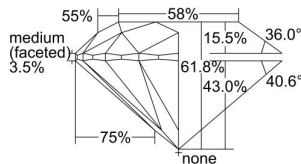

GIA®

FACSIMILE

GIA REPORT 1499466972

Verify this report at GIA.edu

GIA NATURAL DIAMOND DOSSIER®

May 28, 2024
GIA Report Number 1499466972
Shape and Cutting Style ..... Round Brilliant
Measurements ..... 5.56 - 5.58 x 3.44 mm

GRADING RESULTS

Carat Weight ..... 0.66 carat
Color Grade I
Clarity Grade VVS1
Cut Grade ..... Excellent

ADDITIONAL GRADING INFORMATION

Polish ..... Excellent
Symmetry ..... Excellent
Fluorescence ..... Medium Blue
Clarity Characteristics ..... Pinpoint
Inscription(s): GIA 1499466972

PROPORTIONS

Profile to actual proportions

GRADING SCALES

GIA COLOR SCALE	GIA CLARITY SCALE	GIA CUT SCALE	
D	FLAWLESS	EXCELLENT	
E	INTERNALLY FLAWLESS		
F		VVS₁	VERY GOOD
G	VVS₂		
H	VS₁	GOOD	
I	VS₂		
J	SI₁	FAIR	
K	SI₂		
L	I₁	POOR	
M			
N	I₂		
O	I₃		
P			
Q			
R			
S			
T			
U			
V			
W			
X			
Y			
Z