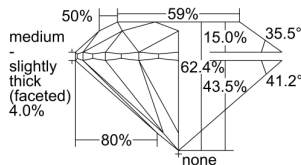

GIA®

FACSIMILE

GIA REPORT 1499469345

Verify this report at GIA.edu

GIA NATURAL DIAMOND DOSSIER®

May 24, 2024
GIA Report Number 1499469345
Shape and Cutting Style ..... Round Brilliant
Measurements ..... 4.77 - 4.79 x 2.98 mm

GRADING RESULTS

Carat Weight ..... 0.42 carat
Color Grade I
Clarity Grade VS1
Cut Grade ..... Excellent

ADDITIONAL GRADING INFORMATION

Polish ..... Excellent
Symmetry ..... Excellent
Fluorescence ..... None
Clarity Characteristics ..... Cloud, Needle
Inscription(s): GIA 1499469345

PROPORTIONS

Profile to actual proportions

GRADING SCALES

GIA COLOR SCALE	GIA CLARITY SCALE	GIA CUT SCALE	
D	FLAWLESS	EXCELLENT	
E	INTERNALLY FLAWLESS		
F		VVS₁	VERY GOOD
G	VVS₂		
H	VS₁	GOOD	
I	VS₂		
J	SI₁	FAIR	
K	SI₂		
L	I₁	POOR	
M			
N	I₂		
O			
P	I₃		
Q			
R			
S			
T			
U			
V			
W			
X			
Y			
Z