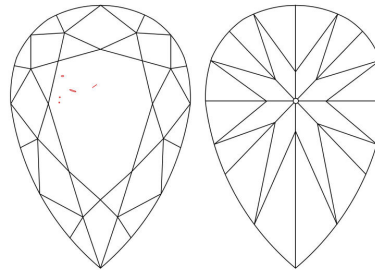

GIA NATURAL DIAMOND GRADING REPORT

May 28, 2024  
 GIA Report Number ..... 1499469517  
 Shape and Cutting Style ..... Pear Brilliant  
 Measurements ..... 9.69 x 6.61 x 4.14 mm

GRADING RESULTS

Carat Weight ..... 1.61 carat  
 Color Grade ..... G  
 Clarity Grade ..... VS1

ADDITIONAL GRADING INFORMATION

Polish ..... Excellent  
 Symmetry ..... Excellent  
 Fluorescence ..... None  
 Inscription(s): GIA 1499469517  
**Comments:** Additional pinpoints are not shown.

PROPORTIONS

Profile not to actual proportions

CLARITY CHARACTERISTICS

KEY TO SYMBOLS\*

- Crystal
- ∖ Needle
- Pinpoint

\* Red symbols denote internal characteristics (inclusions). Green or black symbols denote external characteristics (blemishes). Diagram is an approximate representation of the diamond, and symbols shown indicate type, position, and approximate size of clarity characteristics. All clarity characteristics may not be shown. Details of finish are not shown.