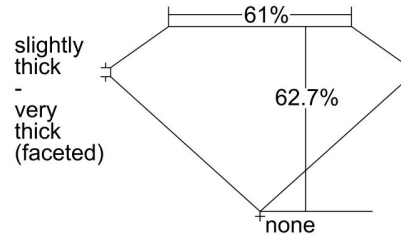

GIA NATURAL DIAMOND GRADING REPORT

May 28, 2024  
 GIA Report Number ..... 1499469517  
 Shape and Cutting Style ..... Pear Brilliant  
 Measurements ..... 9.69 x 6.61 x 4.14 mm

GRADING RESULTS

Carat Weight ..... 1.61 carat  
 Color Grade ..... G  
 Clarity Grade ..... VS1

Profile not to actual proportions

CLARITY CHARACTERISTICS

KEY TO SYMBOLS\*

- Crystal
- ∖ Needle
- Pinpoint

\* Red symbols denote internal characteristics (inclusions). Green or black symbols denote external characteristics (blemishes). Diagram is an approximate representation of the diamond, and symbols shown indicate type, position, and approximate size of clarity characteristics. All clarity characteristics may not be shown. Details of finish are not shown.