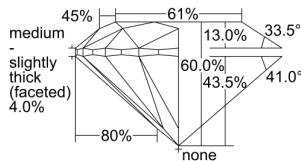

GIA®

FACSIMILE

GIA REPORT 1499475254

Verify this report at GIA.edu

GIA NATURAL DIAMOND DOSSIER®

June 11, 2024
GIA Report Number 1499475254
Shape and Cutting Style ..... Round Brilliant
Measurements ..... 3.97 - 4.00 x 2.39 mm

GRADING RESULTS

Carat Weight ..... 0.23 carat
Color Grade ..... G
Clarity Grade VS1
Cut Grade ..... Excellent

ADDITIONAL GRADING INFORMATION

Polish ..... Excellent
Symmetry ..... Excellent
Fluorescence ..... None
Clarity Characteristics ..... Cloud, Needle
Inscription(s): GIA 1499475254

PROPORTIONS

Profile to actual proportions

GRADING SCALES

GIA COLOR SCALE	GIA CLARITY SCALE	GIA CUT SCALE	
D	FLAWLESS	EXCELLENT	
E	INTERNALLY FLAWLESS		
F		VVS₁	VERY GOOD
G	VVS₂		
H	VS₁	GOOD	
I	VS₂		
J	SI₁	FAIR	
K	SI₂		
L	I₁	POOR	
M	I₂		
N	I₃		
O			
P			
Q			
R			
S			
T			
U			
V			
W			
X			
Y			
Z