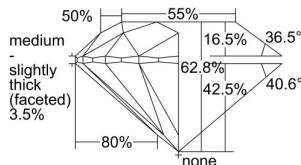

GIA®

FACSIMILE

GIA REPORT 1499478651

Verify this report at GIA.edu

GIA NATURAL DIAMOND DOSSIER®

June 04, 2024
GIA Report Number 1499478651
Shape and Cutting Style ..... Round Brilliant
Measurements ..... 4.67 - 4.70 x 2.94 mm

GRADING RESULTS

Carat Weight ..... 0.40 carat
Color Grade ..... E
Clarity Grade S11
Cut Grade ..... Excellent

ADDITIONAL GRADING INFORMATION

Polish ..... Excellent
Symmetry ..... Excellent
Fluorescence ..... None
Clarity Characteristics..... Crystal, Cavity
Inscription(s): GIA 1499478651

PROPORTIONS

Profile to actual proportions