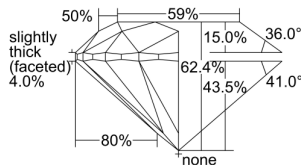

GIA®

FACSIMILE

GIA REPORT 1499484120

Verify this report at GIA.edu

GIA NATURAL DIAMOND DOSSIER®

May 29, 2024
GIA Report Number 1499484120
Shape and Cutting Style ..... Round Brilliant
Measurements ..... 5.90 - 5.95 x 3.70 mm

GRADING RESULTS

Carat Weight ..... 0.81 carat
Color Grade ..... D
Clarity Grade VVS2
Cut Grade ..... Excellent

ADDITIONAL GRADING INFORMATION

Polish ..... Excellent
Symmetry ..... Excellent
Fluorescence ..... Faint
Clarity Characteristics..Cloud, Pinpoint, Needle, Indented Natural
Inscription(s): GIA 1499484120

PROPORTIONS

Profile to actual proportions

GRADING SCALES

GIA COLOR SCALE	GIA CLARITY SCALE	GIA CUT SCALE	
D	FLAWLESS	EXCELLENT	
E	INTERNALLY FLAWLESS		
F		VVS₁	VERY GOOD
G	VVS₂		
H	VS₁	GOOD	
I	VS₂		
J	SI₁	FAIR	
K	SI₂		
L	I₁	POOR	
M	I₂		
N	I₃		
O			
P			
Q			
R			
S			
T			
U			
V			
W			
X			
Y			
Z