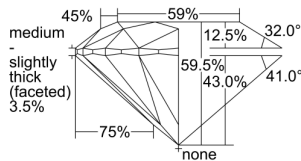

GIA®

FACSIMILE

GIA REPORT 1499493253

Verify this report at GIA.edu

GIA NATURAL DIAMOND DOSSIER®

May 29, 2024
GIA Report Number 1499493253
Shape and Cutting Style ..... Round Brilliant
Measurements ..... 4.99 - 5.01 x 2.98 mm

GRADING RESULTS

Carat Weight ..... 0.45 carat
Color Grade I
Clarity Grade VS1
Cut Grade ..... Excellent

ADDITIONAL GRADING INFORMATION

Polish ..... Excellent
Symmetry ..... Excellent
Fluorescence ..... Faint
Clarity Characteristics ..... Cloud
Inscription(s): GIA 1499493253

PROPORTIONS

Profile to actual proportions

GRADING SCALES

GIA COLOR SCALE	GIA CLARITY SCALE	GIA CUT SCALE	
D	FLAWLESS	EXCELLENT	
E	INTERNALLY FLAWLESS		
F		VVS₁	VERY GOOD
G	VVS₂		
H	VS₁	GOOD	
I	VS₂		
J	SI₁	FAIR	
K	SI₂		
L	I₁	POOR	
M	I₂		
N	I₃		
O			
P			
Q			
R			
S			
T			
U			
V			
W			
X			
Y			
Z