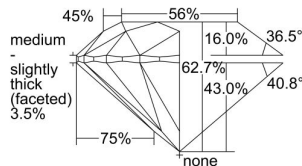

GIA®

FACSIMILE

GIA REPORT 1499508623

Verify this report at GIA.edu

GIA NATURAL DIAMOND DOSSIER®

May 29, 2024
GIA Report Number 1499508623
Shape and Cutting Style ..... Round Brilliant
Measurements ..... 6.14 - 6.17 x 3.86 mm

GRADING RESULTS

Carat Weight ..... 0.90 carat
Color Grade I
Clarity Grade S11
Cut Grade ..... Excellent

ADDITIONAL GRADING INFORMATION

Polish ..... Excellent
Symmetry ..... Excellent
Fluorescence ..... Medium Blue
Clarity Characteristics ..... Crystal
Inscription(s): GIA 1499508623

PROPORTIONS

Profile to actual proportions