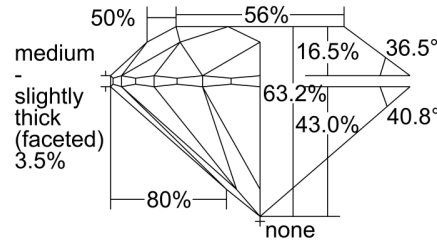

GIA NATURAL DIAMOND GRADING REPORT

May 30, 2024
 GIA Report Number 1499511252
 Shape and Cutting Style Round Brilliant
 Measurements 6.34 - 6.39 x 4.02 mm

GRADING RESULTS

Carat Weight 1.01 carat
 Color Grade I
 Clarity Grade SI2
 Cut Grade Excellent

PROPORTIONS

Profile to actual proportions

CLARITY CHARACTERISTICS

KEY TO SYMBOLS*

- Twinning Wisp
- Cloud
- Crystal
- Feather
- Needle
- Indented Natural

* Red symbols denote internal characteristics (inclusions). Green or black symbols denote external characteristics (blemishes). Diagram is an approximate representation of the diamond, and symbols shown indicate type, position, and approximate size of clarity characteristics. All clarity characteristics may not be shown. Details of finish are not shown.