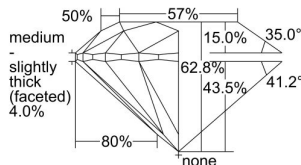

GIA®

FACSIMILE

GIA REPORT 1499512223

Verify this report at GIA.edu

GIA NATURAL DIAMOND DOSSIER®

May 29, 2024
GIA Report Number 1499512223
Shape and Cutting Style ..... Round Brilliant
Measurements ..... 5.63 - 5.67 x 3.55 mm

GRADING RESULTS

Carat Weight ..... 0.70 carat
Color Grade ..... F
Clarity Grade VS1
Cut Grade ..... Excellent

ADDITIONAL GRADING INFORMATION

Polish ..... Excellent
Symmetry ..... Excellent
Fluorescence ..... None
Clarity Characteristics ..... Cloud, Indented Natural
Inscription(s): GIA 1499512223

PROPORTIONS

Profile to actual proportions

GRADING SCALES

GIA COLOR SCALE	GIA CLARITY SCALE	GIA CUT SCALE	
D	FLAWLESS	EXCELLENT	
E	INTERNALLY FLAWLESS		
F		VVS₁	VERY GOOD
G	VVS₂		
H	VS₁	GOOD	
I	VS₂		
J	SI₁	FAIR	
K	SI₂		
L	I₁	POOR	
M	I₂		
N	I₃		
O			
P			
Q			
R			
S			
T			
U			
V			
W			
X			
Y			
Z