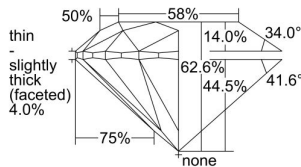

GIA®

FACSIMILE

GIA REPORT 1499515751

Verify this report at GIA.edu

GIA NATURAL DIAMOND DOSSIER®

May 30, 2024
GIA Report Number 1499515751
Shape and Cutting Style ..... Round Brilliant
Measurements ..... 4.69 - 4.72 x 2.94 mm

GRADING RESULTS

Carat Weight ..... 0.40 carat
Color Grade ..... K
Clarity Grade VS1
Cut Grade ..... Excellent

ADDITIONAL GRADING INFORMATION

Polish ..... Excellent
Symmetry ..... Excellent
Fluorescence ..... Faint
Clarity Characteristics..... Indented Natural, Needle, Pinpoint
Inscription(s): GIA 1499515751

PROPORTIONS

Profile to actual proportions

GRADING SCALES

GIA COLOR SCALE

COLORLESS	D
	E
	F
	G
	H
	I
	J
NEAR COLORLESS	K
	L
FAIN	M
	N
	O
	P
	Q
VERY LIGHT	R
	S
	T
	U
	V
	W
	X
	Y
LIGHT	Z

GIA CLARITY SCALE

FLAWLESS	INTERNAL FLAWLESS	
		FLAWLESS
VERY VERY SLIGHTLY INCLUDED	VVS₁	
	VVS₂	
VERY SLIGHTLY INCLUDED	VS₁	
	VS₂	
SLIGHTLY INCLUDED	SI₁	
	SI₂	
INCLUDED	I₁	
	I₂	
	I₃	

GIA CUT SCALE

EXCELLENT
VERY GOOD
GOOD
FAIR
POOR