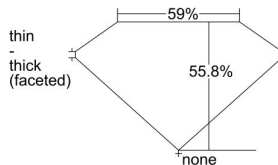

GIA®

FACSIMILE

GIA REPORT 1499519167

Verify this report at GIA.edu

GIA NATURAL DIAMOND DOSSIER®

May 30, 2024
GIA Report Number 1499519167
Shape and Cutting Style ..... Heart Brilliant
Measurements ..... 4.97 x 5.86 x 3.27 mm

GRADING RESULTS

Carat Weight ..... 0.54 carat
Color Grade ..... G
Clarity Grade VS2

ADDITIONAL GRADING INFORMATION

Polish ..... Excellent
Symmetry ..... Excellent
Fluorescence ..... Medium Blue
Clarity Characteristics ..... Crystal, Feather
Inscription(s): GIA 1499519167

PROPORTIONS

Profile not to actual proportions

GRADING SCALES

GIA COLOR SCALE		GIA CLARITY SCALE			
COLORLESS	D	VERY VERY SLIGHTLY INCLUDED	FLAWLESS		
	E		INTERNALLY FLAWLESS		
	F	VERY SLIGHTLY INCLUDED	VVS₁		
	G		VVS₂		
	H		VS₁		
	NEAR COLORLESS	I	SLIGHTLY INCLUDED	VS₂	
		J		SI₁	
		FAINT	K	INCLUDED	SI₂
			L		I₁
			M		I₂
VERT LIGHT	N	LIGHT	I₃		
	O				
	P				
	Q				
	R