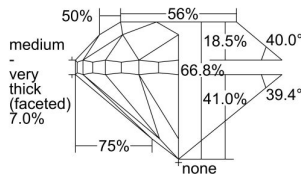

GIA®

FACSIMILE

GIA REPORT 1499534232

Verify this report at GIA.edu

GIA NATURAL DIAMOND DOSSIER®

June 03, 2024
GIA Report Number 1499534232
Shape and Cutting Style ..... Round Brilliant
Measurements ..... 4.77 - 4.86 x 3.21 mm

GRADING RESULTS

Carat Weight ..... 0.50 carat
Color Grade ..... H
Clarity Grade VS1
Cut Grade ..... Good

ADDITIONAL GRADING INFORMATION

Polish ..... Excellent
Symmetry ..... Very Good
Fluorescence ..... Faint
Clarity Characteristics..Crystal, Indented Natural, Cloud, Pinpoint
Inscription(s): GIA 1499534232

PROPORTIONS

Profile to actual proportions

GRADING SCALES

GIA COLOR SCALE

COLORLESS	D
	E
	F
	G
	H
	I
	J
NEAR COLORLESS	K
	L
FAIN	M
	N
	O
	P
VERY LIGHT	Q
	R
	S
	T
	U
	V
LIGHT	W
	X
	Y
	Z

GIA CLARITY SCALE

FLAWLESS	VERY VERY SLIGHTLY INCLUDED	VVS₁	VVS₂	VS₁	VS₂	SLIGHTLY INCLUDED	SI₁	SI₂	I₁	I₂	I₃	
												VERY SLIGHTLY INCLUDED
INTERNALLY FLAWLESS												

GIA CUT SCALE

EXCELLENT
VERY GOOD
GOOD
FAIR
POOR