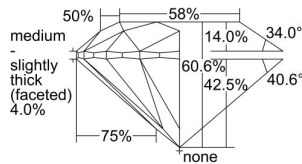

GIA®

FACSIMILE

GIA REPORT

1499546949

Verify this report at GIA.edu

GIA NATURAL DIAMOND DOSSIER®

June 04, 2024
GIA Report Number 1499546949
Shape and Cutting Style ..... Round Brilliant
Measurements ..... 4.98 - 5.01 x 3.03 mm

GRADING RESULTS

Carat Weight ..... 0.46 carat
Color Grade ..... H
Clarity Grade S11
Cut Grade ..... Excellent

ADDITIONAL GRADING INFORMATION

Polish ..... Excellent
Symmetry ..... Excellent
Fluorescence ..... None
Clarity Characteristics ..... Crystal, Feather, Cloud
Inscription(s): GIA 1499546949

PROPORTIONS

Profile to actual proportions

GRADING SCALES

GIA COLOR SCALE

COLORLESS	D
	E
	F
	G
	H
	I
	J
NEAR COLORLESS	K
	L
Faint	M
	N
	O
	P
	Q
	R
	S
	T
	U
	V
	W
	X
	Y
Light	Z

GIA CLARITY SCALE

FLAWLESS	VERY VERY SLIGHTLY INCLUDED	VVS₁	VERY GOOD	
				VVS₂
INTERNALLY FLAWLESS	VERY SLIGHTLY INCLUDED	VS₁	GOOD	
		VS₂		
SLIGHTLY INCLUDED	SLIGHTLY INCLUDED	S1₁	FAIR	
		S1₂		
INCLUDED	INCLUDED	I₁	POOR	
		I₂		
		I₃		

GIA CUT SCALE

EXCELLENT
VERY GOOD
GOOD
FAIR
POOR