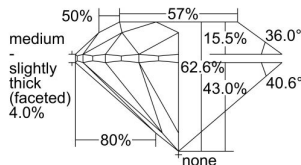

GIA®

FACSIMILE

GIA REPORT 1499552105

Verify this report at GIA.edu

GIA NATURAL DIAMOND DOSSIER®

July 09, 2024
GIA Report Number 1499552105
Shape and Cutting Style ..... Round Brilliant
Measurements ..... 6.09 - 6.14 x 3.83 mm

GRADING RESULTS

Carat Weight ..... 0.90 carat
Color Grade ..... J
Clarity Grade S11
Cut Grade ..... Excellent

ADDITIONAL GRADING INFORMATION

Polish ..... Excellent
Symmetry ..... Excellent
Fluorescence ..... None
Clarity Characteristics..... Cloud, Feather, Crystal
Inscription(s): GIA 1499552105

PROPORTIONS

Profile to actual proportions