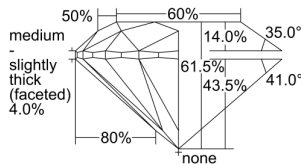

GIA®

FACSIMILE

GIA REPORT 1499552243

Verify this report at GIA.edu

GIA NATURAL DIAMOND DOSSIER®

June 04, 2024
GIA Report Number 1499552243
Shape and Cutting Style ..... Round Brilliant
Measurements ..... 5.17 - 5.20 x 3.19 mm

GRADING RESULTS

Carat Weight ..... 0.53 carat
Color Grade ..... E
Clarity Grade VVS1
Cut Grade ..... Excellent

ADDITIONAL GRADING INFORMATION

Polish ..... Excellent
Symmetry ..... Excellent
Fluorescence ..... None
Clarity Characteristics ..... Cloud
Inscription(s): GIA 1499552243

PROPORTIONS

Profile to actual proportions

GRADING SCALES

GIA COLOR SCALE	GIA CLARITY SCALE	GIA CUT SCALE	
D	FLAWLESS	EXCELLENT	
E	INTERNALLY FLAWLESS		
F		VVS₁	VERY GOOD
G	VVS₂		
H	VS₁	GOOD	
I	VS₂		
J	SI₁	FAIR	
K	SI₂		
L	I₁	POOR	
M			
N			
O	I₂		
P			
Q	I₃		
R			
S			
T			
U			
V			
W			
X			
Y			
Z