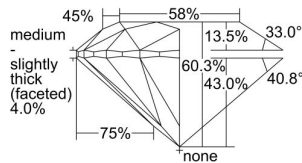

GIA®

FACSIMILE

GIA REPORT 1499553321

Verify this report at GIA.edu

GIA NATURAL DIAMOND DOSSIER®

June 05, 2024
GIA Report Number 1499553321
Shape and Cutting Style ..... Round Brilliant
Measurements ..... 5.11 - 5.15 x 3.09 mm

GRADING RESULTS

Carat Weight ..... 0.50 carat
Color Grade ..... E
Clarity Grade S11
Cut Grade ..... Excellent

ADDITIONAL GRADING INFORMATION

Polish ..... Excellent
Symmetry ..... Excellent
Fluorescence ..... Medium Blue
Clarity Characteristics ..... Feather
Inscription(s): GIA 1499553321

PROPORTIONS

Profile to actual proportions

GRADING SCALES

GIA COLOR SCALE

COLORESS	D
	E
	F
	G
	H
	I
	J
NEAR COLORESS	K
	L
FANT	M
	N
	O
	P
	Q
VERY LIGHT	R
	S
	T
	U
	V
	W
	X
	Y
LIGHT	Z

GIA CLARITY SCALE

FLAWLESS	VERY VERY SLIGHTLY INCLUDED	VVS₁	VVS₂	VS₁	VS₂	S1₁	S1₂	I₁	I₂	I₃	
											INTERNAL FLAWLESS

GIA CUT SCALE

EXCELLENT
VERY GOOD
GOOD
FAIR
POOR