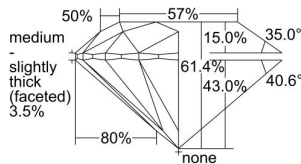

GIA®

FACSIMILE

GIA REPORT 1499560534

Verify this report at GIA.edu

GIA NATURAL DIAMOND DOSSIER®

June 04, 2024
GIA Report Number 1499560534
Shape and Cutting Style ..... Round Brilliant
Measurements ..... 5.46 - 5.48 x 3.36 mm

GRADING RESULTS

Carat Weight ..... 0.62 carat
Color Grade ..... E
Clarity Grade VVS2
Cut Grade ..... Excellent

ADDITIONAL GRADING INFORMATION

Polish ..... Excellent
Symmetry ..... Excellent
Fluorescence ..... Medium Blue
Clarity Characteristics ..... Cloud, Pinpoint
Inscription(s): GIA 1499560534

PROPORTIONS

Profile to actual proportions

GRADING SCALES

GIA COLOR SCALE	GIA CLARITY SCALE	GIA CUT SCALE	
D	FLAWLESS	EXCELLENT	
E	INTERNALLY FLAWLESS		
F		VVS₁	VERY GOOD
G	VVS₂		
H	VS₁	GOOD	
I	VS₂		
J	SI₁	FAIR	
K	SI₂		
L	I₁	POOR	
M			
N			
O	I₂		
P			
Q	I₃		
R			
S			
T			
U			
V			
W			
X			
Y			
Z