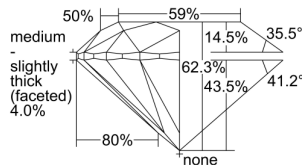

GIA®

FACSIMILE

GIA REPORT 1499565336

Verify this report at GIA.edu

GIA NATURAL DIAMOND DOSSIER®

June 19, 2024
GIA Report Number 1499565336
Shape and Cutting Style ..... Round Brilliant
Measurements ..... 4.26 - 4.29 x 2.66 mm

GRADING RESULTS

Carat Weight ..... 0.30 carat
Color Grade ..... F
Clarity Grade VVS1
Cut Grade ..... Excellent

ADDITIONAL GRADING INFORMATION

Polish ..... Excellent
Symmetry ..... Excellent
Fluorescence ..... Faint
Clarity Characteristics..... Pinpoint, Indented Natural
Inscription(s): GIA 1499565336

PROPORTIONS

Profile to actual proportions

GRADING SCALES

GIA COLOR SCALE	GIA CLARITY SCALE	GIA CUT SCALE	
D	FLAWLESS	EXCELLENT	
E	INTERNALLY FLAWLESS		
F		VVS₁	VERY GOOD
G	VVS₂		
H	VS₁	GOOD	
I	VS₂		
J	SI₁	FAIR	
K	SI₂		
L	I₁	POOR	
M	I₂		
N	I₃		
O			
P			
Q			
R			
S			
T			
U			
V			
W			
X			
Y			
Z