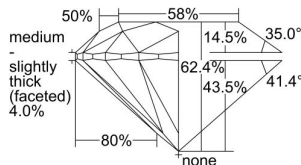

GIA®

FACSIMILE

GIA REPORT 1499575624

Verify this report at GIA.edu

GIA NATURAL DIAMOND DOSSIER®

June 05, 2024
GIA Report Number 1499575624
Shape and Cutting Style ..... Round Brilliant
Measurements ..... 4.45 - 4.47 x 2.79 mm

GRADING RESULTS

Carat Weight ..... 0.34 carat
Color Grade I
Clarity Grade S11
Cut Grade ..... Excellent

ADDITIONAL GRADING INFORMATION

Polish ..... Excellent
Symmetry ..... Excellent
Fluorescence ..... Faint
Clarity Characteristics ..... Crystal
Inscription(s): GIA 1499575624

PROPORTIONS

Profile to actual proportions

GRADING SCALES

GIA COLOR SCALE	GIA CLARITY SCALE	GIA CUT SCALE	
D	FLAWLESS	EXCELLENT	
E	INTERNALLY FLAWLESS		
F		VVS₁	VERY GOOD
G	VVS₂		
H	VS₁	GOOD	
I	VS₂		
J	S1₁	FAIR	
K	S1₂		
L	I₁	POOR	
M	I₂		
N	I₃		
O			
P			
Q			
R			
S			
T			
U			
V			
W			
X			
Y			
Z