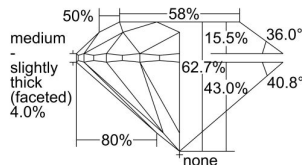

GIA®

FACSIMILE

GIA REPORT 1499582363

Verify this report at GIA.edu

GIA NATURAL DIAMOND DOSSIER®

June 06, 2024
GIA Report Number 1499582363
Shape and Cutting Style ..... Round Brilliant
Measurements ..... 5.61 - 5.64 x 3.53 mm

GRADING RESULTS

Carat Weight ..... 0.70 carat
Color Grade ..... F
Clarity Grade VS1
Cut Grade ..... Excellent

ADDITIONAL GRADING INFORMATION

Polish ..... Excellent
Symmetry ..... Excellent
Fluorescence ..... None
Clarity Characteristics..... Cloud, Crystal, Needle, Pinpoint
Inscription(s): GIA 1499582363

PROPORTIONS

Profile to actual proportions

GRADING SCALES

GIA COLOR SCALE	GIA CLARITY SCALE	GIA CUT SCALE	
D	FLAWLESS	EXCELLENT	
E	INTERNALLY FLAWLESS		
F		VVS₁	VERY GOOD
G	VVS₂		
H	VS₁	GOOD	
I	VS₂		
J	SI₁	FAIR	
K	SI₂		
L	I₁	POOR	
M			
N			
O	I₂		
P			
Q			
R	I₃		
S			
T			
U			
V			
W			
X			
Y			
Z