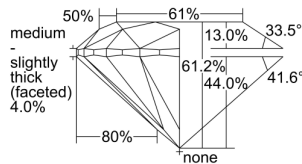

GIA®

FACSIMILE

GIA REPORT

1499584041

Verify this report at GIA.edu

GIA NATURAL DIAMOND DOSSIER®

June 06, 2024
GIA Report Number 1499584041
Shape and Cutting Style ..... Round Brilliant
Measurements ..... 5.17 - 5.18 x 3.17 mm

GRADING RESULTS

Carat Weight ..... 0.52 carat
Color Grade ..... G
Clarity Grade VVS2
Cut Grade ..... Excellent

ADDITIONAL GRADING INFORMATION

Polish ..... Excellent
Symmetry ..... Excellent
Fluorescence ..... None
Clarity Characteristics ..... Pinpoint
Inscription(s): GIA 1499584041

PROPORTIONS

Profile to actual proportions

GRADING SCALES

GIA COLOR SCALE	GIA CLARITY SCALE	GIA CUT SCALE	
D	FLAWLESS	EXCELLENT	
E	INTERNALLY FLAWLESS		
F		VVS₁	VERY GOOD
G	VVS₂		
H	VS₁	GOOD	
I	VS₂		
J	SI₁	FAIR	
K	SI₂		
L	I₁	POOR	
M	I₂		
N	I₃		
O			
P			
Q			
R			
S			
T			
U			
V			
W			
X			
Y			
Z