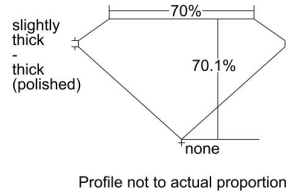

GIA®

FACSIMILE

GIA REPORT 1499585418

Verify this report at GIA.edu

GIA NATURAL DIAMOND DOSSIER®

June 06, 2024
GIA Report Number 1499585418
Shape and Cutting Style ..... Square Modified Brilliant
Measurements ..... 4.52 x 4.49 x 3.15 mm

GRADING RESULTS

Carat Weight ..... 0.56 carat
Color Grade ..... G
Clarity Grade VS2

ADDITIONAL GRADING INFORMATION

Polish ..... Excellent
Symmetry ..... Very Good
Fluorescence ..... None
Clarity Characteristics ..... Crystal
Inscription(s): GIA 1499585418

PROPORTIONS

GRADING SCALES

GIA COLOR SCALE		GIA CLARITY SCALE			
COLORLESS	D	VERY VERY SLIGHTLY INCLUDED	FLAWLESS		
	E		INTERNALLY FLAWLESS		
	F	VERY SLIGHTLY INCLUDED	VVS₁		
	G		VVS₂		
	H		VS₁		
	NEAR COLORLESS	I	SLIGHTLY INCLUDED	VS₂	
		J		SI₁	
		FAINT	K	INCLUDED	SI₂
			L		I₁
			M		I₂
VERT LIGHT	N	NOT GRADED	I₃		
	O				
	P				
	Q				
	R				
	S				
LIGHT	T				
	U				
	V				
	W				
	X				
Y					
Z