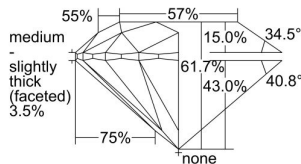

GIA®

FACSIMILE

GIA REPORT

1499594142

Verify this report at GIA.edu

GIA NATURAL DIAMOND DOSSIER®

June 07, 2024
GIA Report Number 1499594142
Shape and Cutting Style ..... Round Brilliant
Measurements ..... 5.96 - 5.99 x 3.68 mm

GRADING RESULTS

Carat Weight ..... 0.81 carat
Color Grade ..... G
Clarity Grade VVS2
Cut Grade ..... Excellent

ADDITIONAL GRADING INFORMATION

Polish ..... Excellent
Symmetry ..... Excellent
Fluorescence ..... None
Clarity Characteristics..... Needle, Pinpoint, Cloud, Feather
Inscription(s): GIA 1499594142

PROPORTIONS

Profile to actual proportions

GRADING SCALES

GIA COLOR SCALE	GIA CLARITY SCALE	GIA CUT SCALE	
D	FLAWLESS	EXCELLENT	
E	INTERNALLY FLAWLESS		
F		VVS₁	VERY GOOD
G	VVS₂		
H	VS₁	GOOD	
I	VS₂		
J	SI₁	FAIR	
K	SI₂		
L	I₁	POOR	
M	I₂		
N	I₃		
O			
P			
Q			
R			
S			
T			
U			
V			
W			
X			
Y			
Z