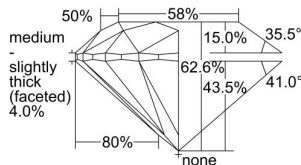

GIA®

FACSIMILE

GIA REPORT 1499597346

Verify this report at GIA.edu

GIA NATURAL DIAMOND DOSSIER®

June 10, 2024
GIA Report Number 1499597346
Shape and Cutting Style ..... Round Brilliant
Measurements ..... 5.62 - 5.67 x 3.53 mm

GRADING RESULTS

Carat Weight ..... 0.70 carat
Color Grade ..... D
Clarity Grade VS1
Cut Grade ..... Excellent

ADDITIONAL GRADING INFORMATION

Polish ..... Excellent
Symmetry ..... Excellent
Fluorescence ..... None
Clarity Characteristics ..... Cloud, Pinpoint
Inscription(s): GIA 1499597346

PROPORTIONS

Profile to actual proportions

GRADING SCALES

GIA COLOR SCALE

COLORLESS	D
	E
	F
	G
	H
	I
	J
NEAR COLORLESS	K
	L
Faint	M
	N
	O
	P
	Q
	R
	S
	T
	U
	V
	W
	X
	Y
Light	Z

GIA CLARITY SCALE

FLAWLESS	VERY VERY SLIGHTLY INCLUDED	VS₁	VS₂	VS₁	SI₁	SI₂	I₁	I₂	I₃	
										FLAWLESS
INTERNALLY FLAWLESS	VERY SLIGHTLY INCLUDED	VS₁	VS₂	VS₁	SI₁	SI₂	I₁	I₂	I₃	

GIA CUT SCALE

EXCELLENT
VERY GOOD
GOOD
FAIR
POOR