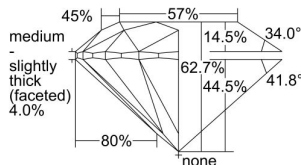

GIA®

FACSIMILE

GIA REPORT 1499599304

Verify this report at GIA.edu

GIA NATURAL DIAMOND DOSSIER®

June 07, 2024
GIA Report Number 1499599304
Shape and Cutting Style ..... Round Brilliant
Measurements ..... 3.99 - 4.02 x 2.51 mm

GRADING RESULTS

Carat Weight ..... 0.24 carat
Color Grade ..... E
Clarity Grade VS2
Cut Grade ..... Excellent

ADDITIONAL GRADING INFORMATION

Polish ..... Excellent
Symmetry ..... Excellent
Fluorescence ..... Faint
Clarity Characteristics ..... Crystal
Inscription(s): GIA 1499599304

PROPORTIONS

Profile to actual proportions

GRADING SCALES

GIA COLOR SCALE	GIA CLARITY SCALE	GIA CUT SCALE
D	FLAWLESS	EXCELLENT
E	FLAWLESS	
F	INTERNALLY FLAWLESS	VERY GOOD
G	FLAWLESS	
H	VVS₁	GOOD
I	VVS₂	
J	VS₁	FAIR
K	VS₂	
L	SI₁	POOR
M	SI₂	
N	I₁	
O	I₂	
P	I₃	
Q		
R		
S		
T		
U		
V		
W		
X		
Y		
Z