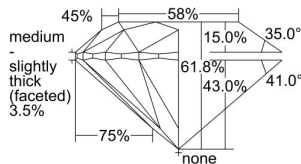

GIA®

FACSIMILE

GIA REPORT 1499655984

Verify this report at GIA.edu

GIA NATURAL DIAMOND DOSSIER®

June 13, 2024
GIA Report Number 1499655984
Shape and Cutting Style ..... Round Brilliant
Measurements ..... 5.30 - 5.33 x 3.28 mm

GRADING RESULTS

Carat Weight ..... 0.57 carat
Color Grade ..... F
Clarity Grade S11
Cut Grade ..... Excellent

ADDITIONAL GRADING INFORMATION

Polish ..... Excellent
Symmetry ..... Excellent
Fluorescence ..... None
Clarity Characteristics..... Crystal, Cloud, Feather
Inscription(s): GIA 1499655984

PROPORTIONS

Profile to actual proportions

GRADING SCALES

GIA COLOR SCALE	GIA CLARITY SCALE	GIA CUT SCALE	
D	FLAWLESS	EXCELLENT	
E	INTERNALLY FLAWLESS		
F		VVS₁	VERY GOOD
G	VVS₂		
H	VS₁	GOOD	
I	VS₂		
J	S1₁	FAIR	
K	S1₂		
L	I₁	POOR	
M	I₂		
N	I₃		
O			
P			
Q			
R			
S			
T			
U			
V			
W			
X			
Y			
Z