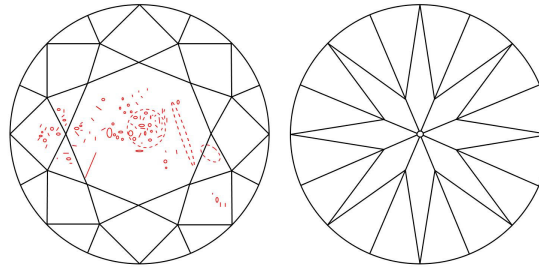

GIA NATURAL DIAMOND GRADING REPORT

June 17, 2024
 GIA Report Number 1499669066
 Shape and Cutting Style Round Brilliant
 Measurements 6.91 - 6.94 x 4.11 mm

GRADING RESULTS

Carat Weight 1.20 carat
 Color Grade G
 Clarity Grade SI2
 Cut Grade Excellent

ADDITIONAL GRADING INFORMATION

Polish Excellent
 Symmetry Excellent
 Fluorescence None

Inscription(s): GIA 1499669066

Comments: Additional clouds are not shown. Pinpoints are not shown.

PROPORTIONS

Profile to actual proportions

CLARITY CHARACTERISTICS

KEY TO SYMBOLS*

-  Cloud
-  Crystal
-  Feather
-  Needle

* Red symbols denote internal characteristics (inclusions). Green or black symbols denote external characteristics (blemishes). Diagram is an approximate representation of the diamond, and symbols shown indicate type, position, and approximate size of clarity characteristics. All clarity characteristics may not be shown. Details of finish are not shown.