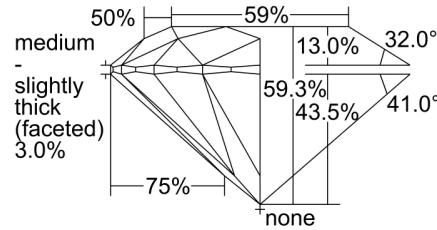

GIA NATURAL DIAMOND GRADING REPORT

June 17, 2024
GIA Report Number 1499669066
Shape and Cutting Style ..... Round Brilliant
Measurements ..... 6.91 - 6.94 x 4.11 mm

GRADING RESULTS

Carat Weight ..... 1.20 carat
Color Grade ..... G
Clarity Grade SI2
Cut Grade ..... Excellent

ADDITIONAL GRADING INFORMATION

Polish ..... Excellent
Symmetry ..... Excellent
Fluorescence ..... None

Inscription(s): GIA 1499669066

Comments: Additional clouds are not shown. Pinpoints are not shown.

PROPORTIONS

Profile to actual proportions